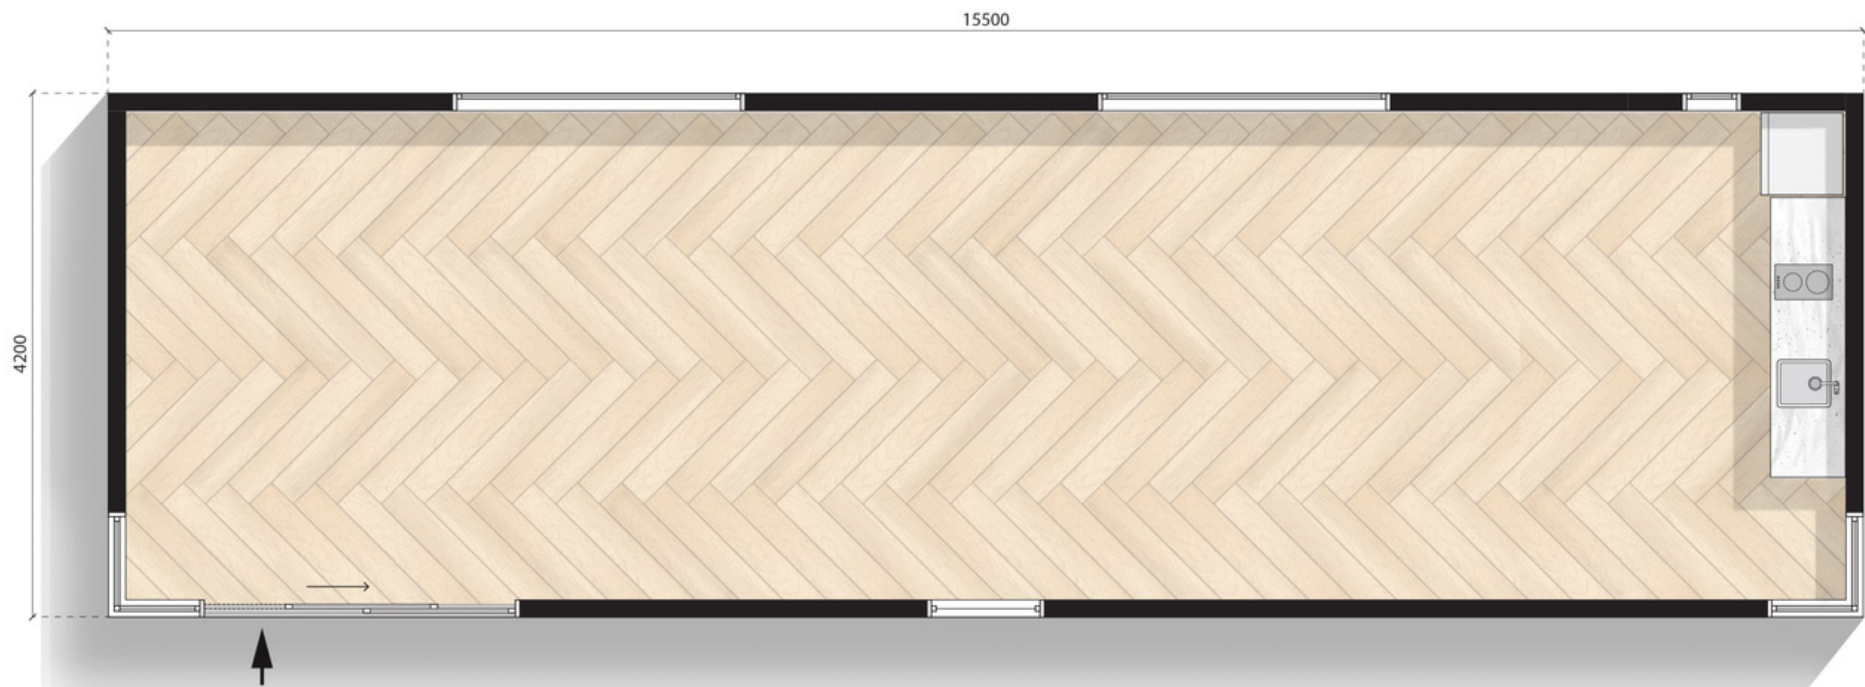

# Bombie

15.5m X 4.2m

*Please note: floor plans are intended to give a general indication of the proposed layout only. All images and dimensions are not intended to form part any contract or warranty.*

# Bombie

15.5m X 4.2m

Configuration: Powder room

MODN-15x4.2-BOM-PR

MODNPODS

MODULAR LIVING