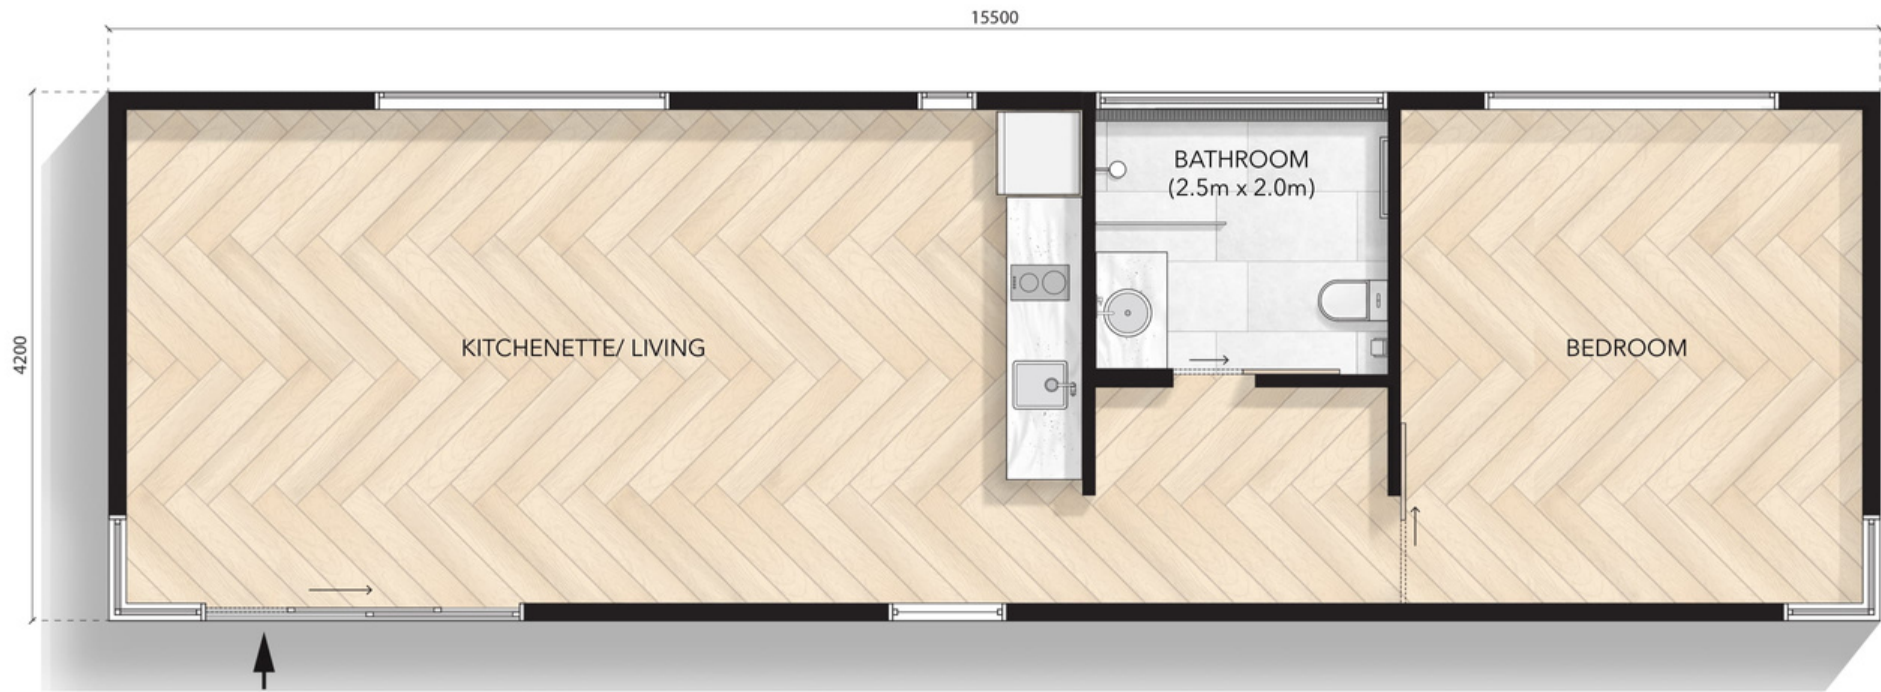

Bombie

15.5m X 4.2m

Configuration: K2 Kitchenette, B3 bathroom, Bedroom

MODN-15x4.2-BOM-BBR3KT2

MODNPODS

MODULAR LIVING