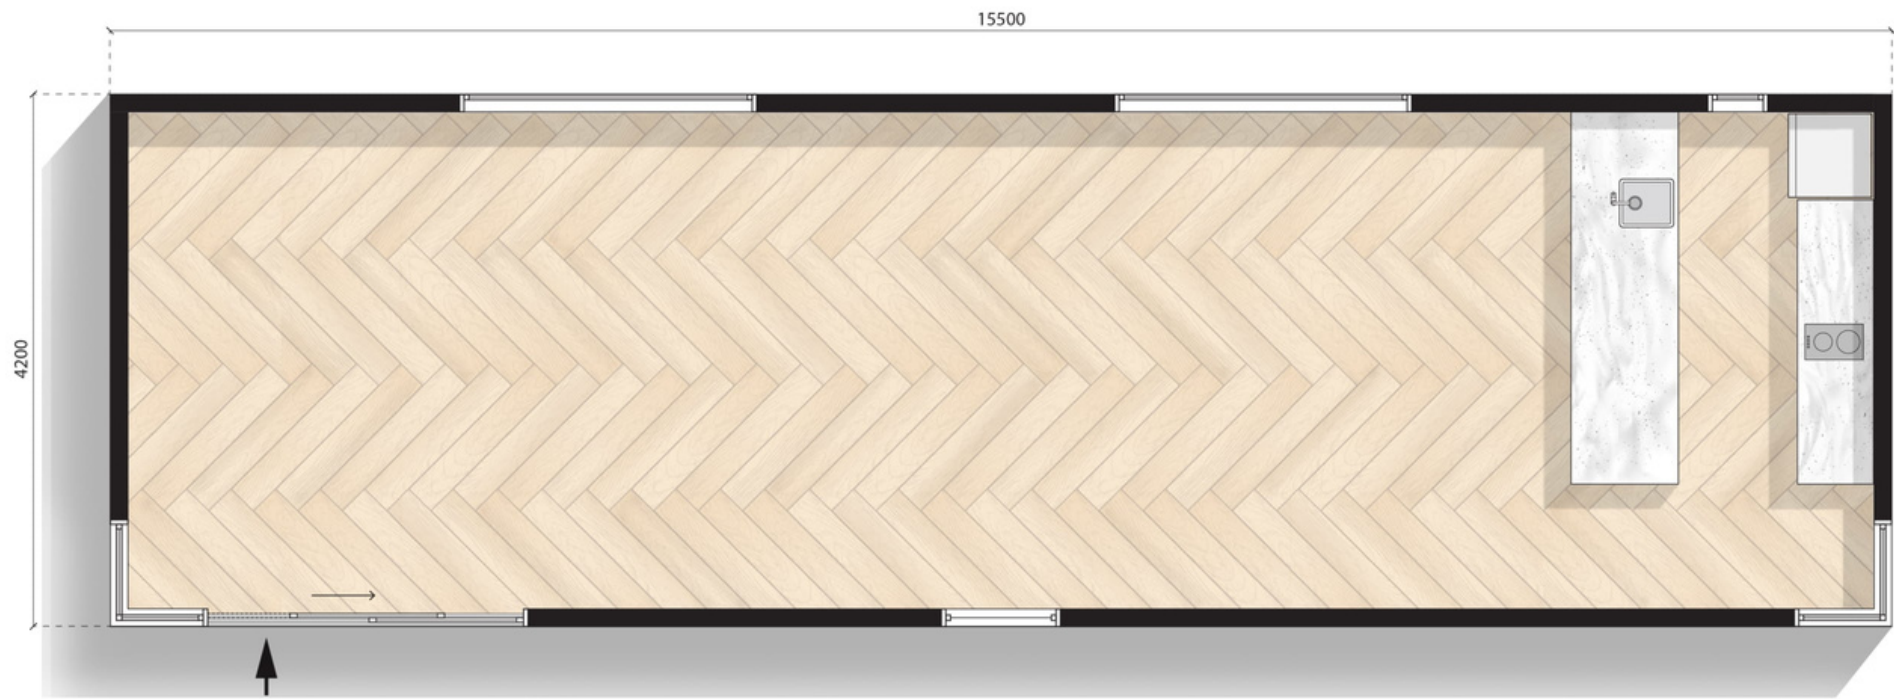

# Bombie

15.5m X 4.2m

Configuration: K2 Kitchenette, B2 bathroom

MODN-15x4.2-BOM-BR2KT2