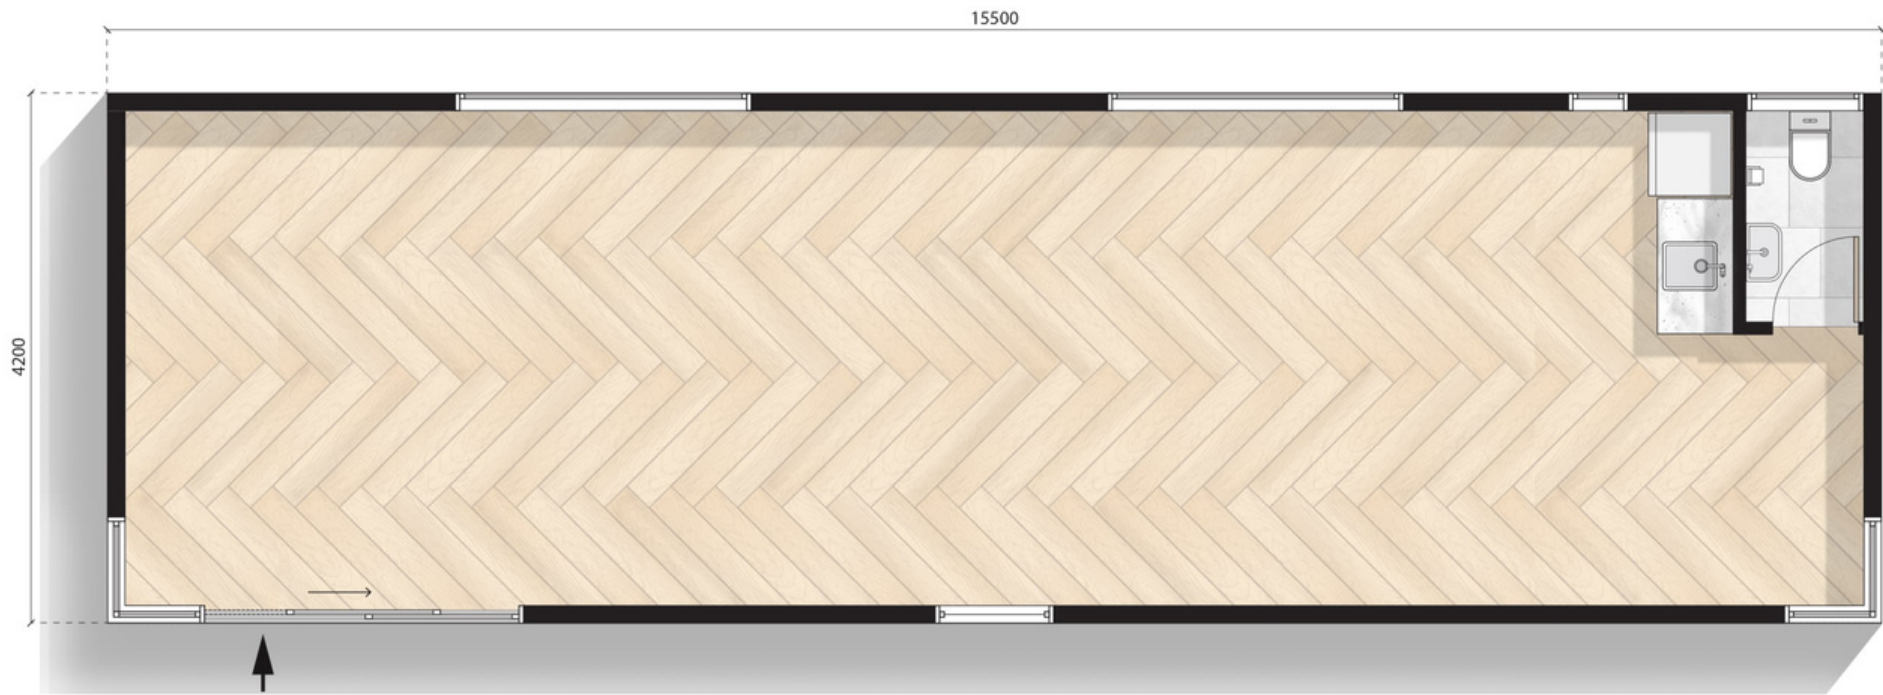

# Bombie

15.5m X 4.2m

Configuration: Powder room

MODN-15x4.2-BOM-PR

MODNPODS

MODULAR LIVING

# Bombie

15.5m X 4.2m

Configuration: K2 Kitchenette

MODN-15x4.2-BOM-KT2

MODNPODS

MODULAR LIVING

# Bombie

15.5m X 4.2m

Configuration: Powder room + K1 kitchenette

MODN-15x4.2-BOM-KT1PR

MODNPODS

MODULAR LIVING