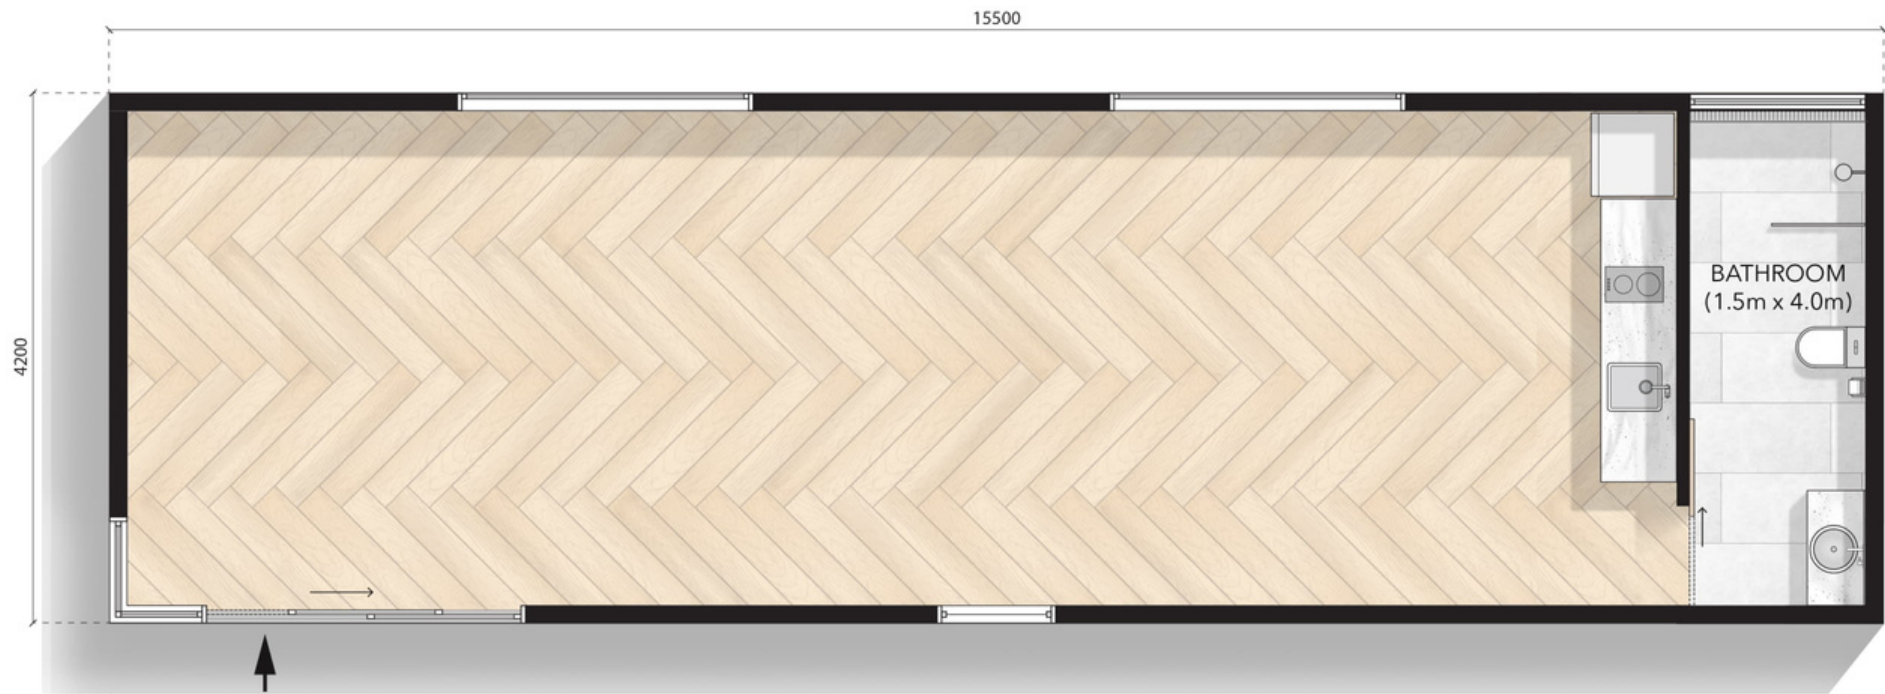

Bombie

15.5m X 4.2m

Configuration: K2 Kitchenette, B2 bathroom

MODN-15x4.2-BOM-BR2KT2