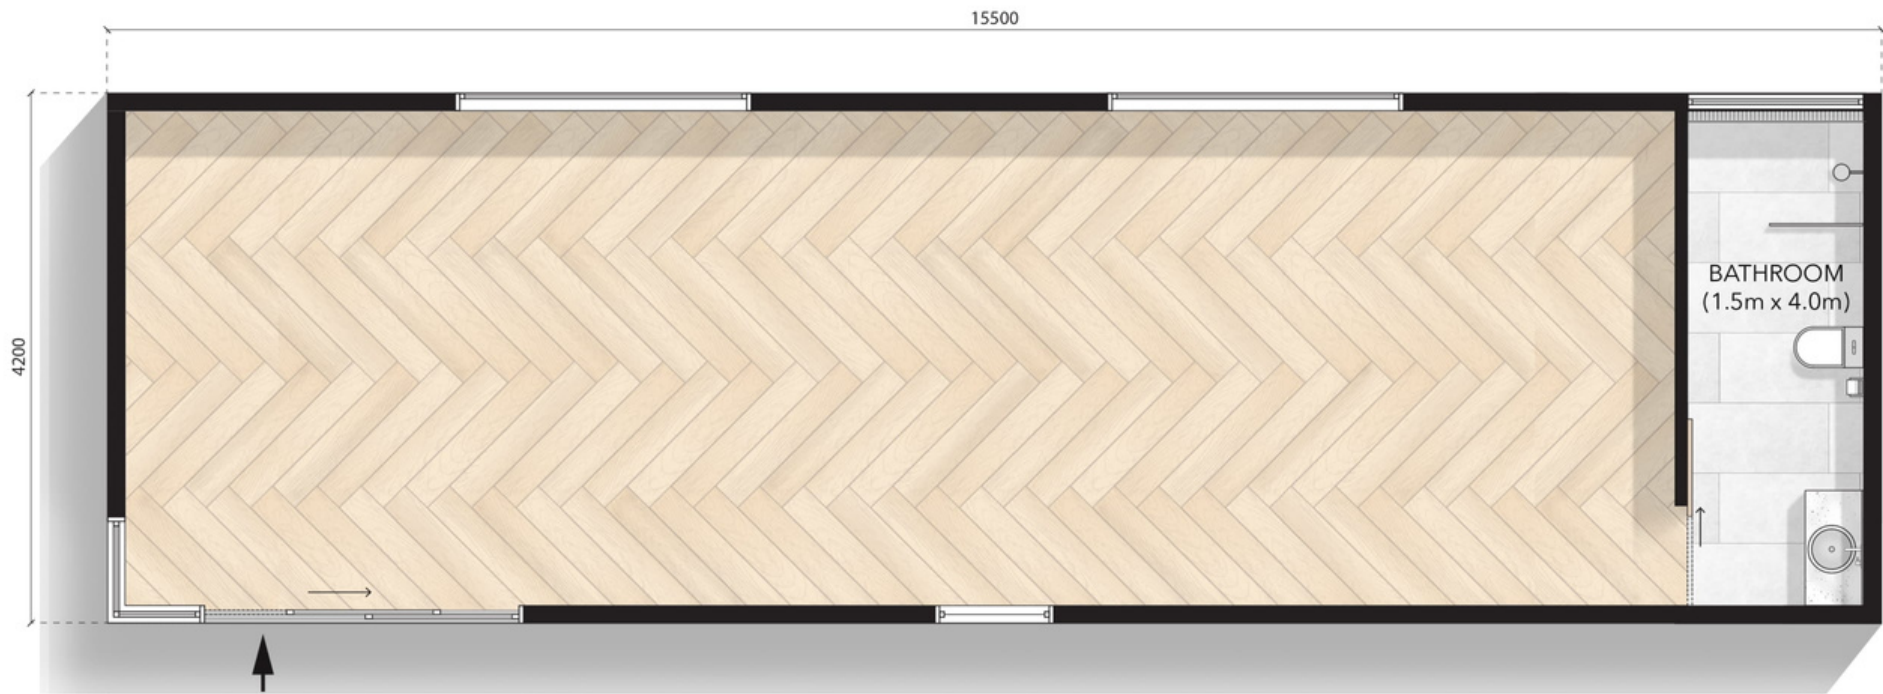

# Bombie

15.5m X 4.2m

Configuration: Powder room + K1 kitchenette

MODN-15x4.2-BOM-KT1PR

MODNPODS

MODULAR LIVING

# Bombie

15.5m X 4.2m

Configuration: Powder room + K2 kitchenette

MODN-15x4.2-BOM-KT2PR

MODNPODS

MODULAR LIVING