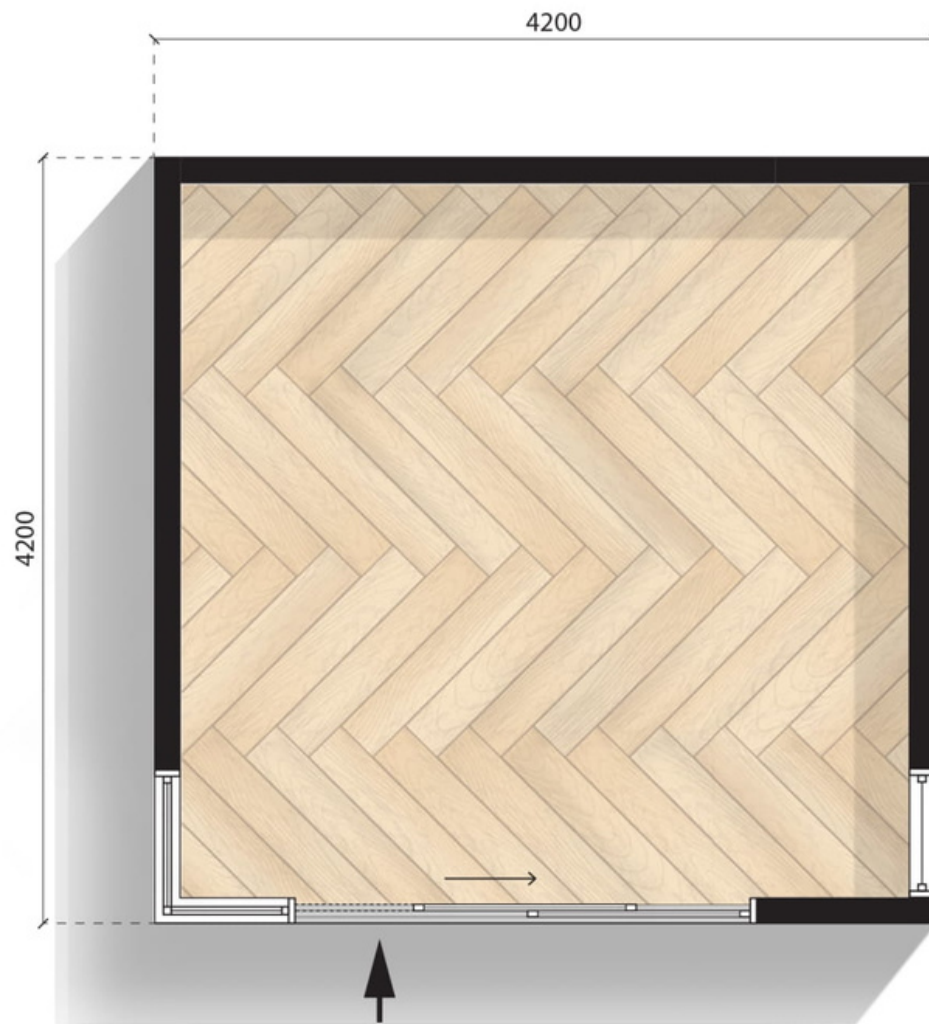

The Point

4.2m X 4.2m

Please note: floor plans are intended to give a general indication of the proposed layout only. All images and dimensions are not intended to form part any contract or warranty.

The Point

4.2m X 4.2m

Configuration: Open plan

MODN-4x4.2-POINT-OP

MODNPODS

— MODULAR LIVING —

The Point

4.2m X 4.2m

Configuration: K2 Kitchenette