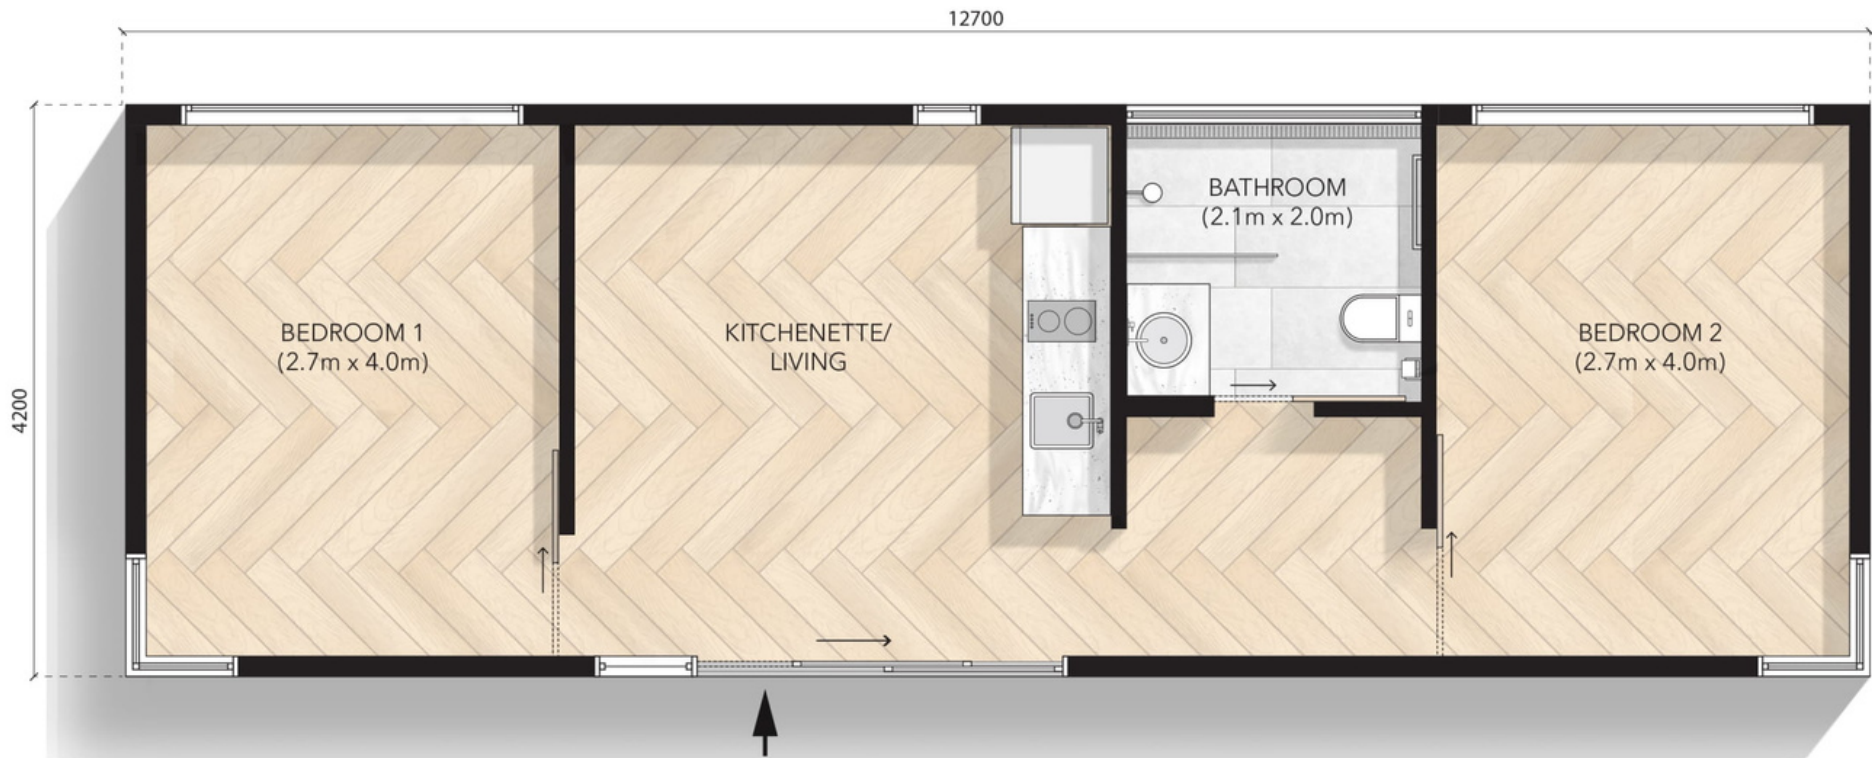

The King

12.7m X 4.2m

Please note: floor plans are intended to give a general indication of the proposed layout only. All images and dimensions are not intended to form part any contract or warranty.

The King

MODN-12x4.2-KING-BBR3KT2

MODNPODS

MODULAR LIVING

The King

12.7m X 4.2m

Configuration: K3 Kitchen, B3 bathroom, one bedroom

MODN-12x4.2-KING-BBR3K3

MODNPODS

MODULAR LIVING

The King

12.7m X 4.2m

Configuration: K3 Kitchen, B3 bathroom,
laundry, one bedroom

MODN-12x4.2-KING-BBR3K3L

MODNPODS

MODULAR LIVING

The King

12.7m X 4.2m

Configuration: K2 Kitchenette, B3 bathroom,
two bedrooms

MODN-12x4.2-KING-2BBR3KT2L

MODNPODS

MODULAR LIVING

The King

12.7m X 4.2m

Configuration: K2 Kitchenette, B3 bathroom, laundry, two bedrooms