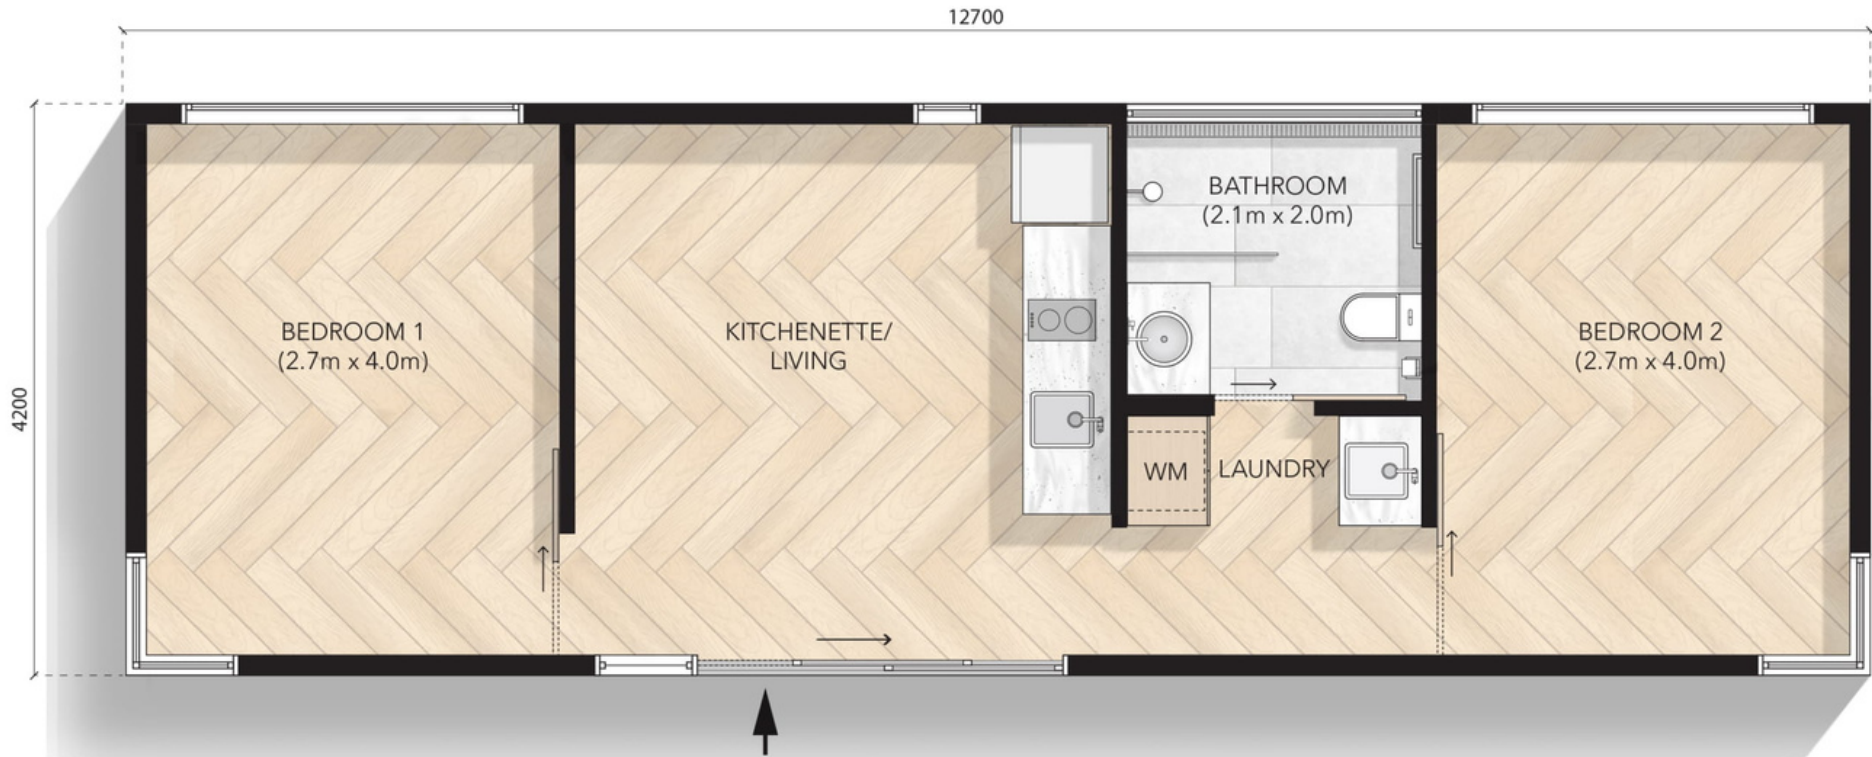

The King

12.7m X 4.2m

Please note: floor plans are intended to give a general indication of the proposed layout only. All images and dimensions are not intended to form part any contract or warranty.

The King

12.7m X 4.2m

Configuration: Open plan

MODN-12x4.2-KING-OP

MODNPODS

MODULAR LIVING

The King

12.7m X 4.2m

Configuration: Powder room

MODULAR LIVING

The King

12.7m X 4.2m

Configuration: K3 Kitchen, B3 bathroom,
laundry, one bedroom

MODN-12x4.2-KING-BBR3K3L

MODNPODS

MODULAR LIVING

The King

12.7m X 4.2m

Configuration: K2 Kitchenette, B3 bathroom,
two bedrooms

MODN-12x4.2-KING-2BBR3KT2L

MODNPODS

MODULAR LIVING

The King

12.7m X 4.2m

Configuration: K2 Kitchenette, B3 bathroom, laundry, two bedrooms