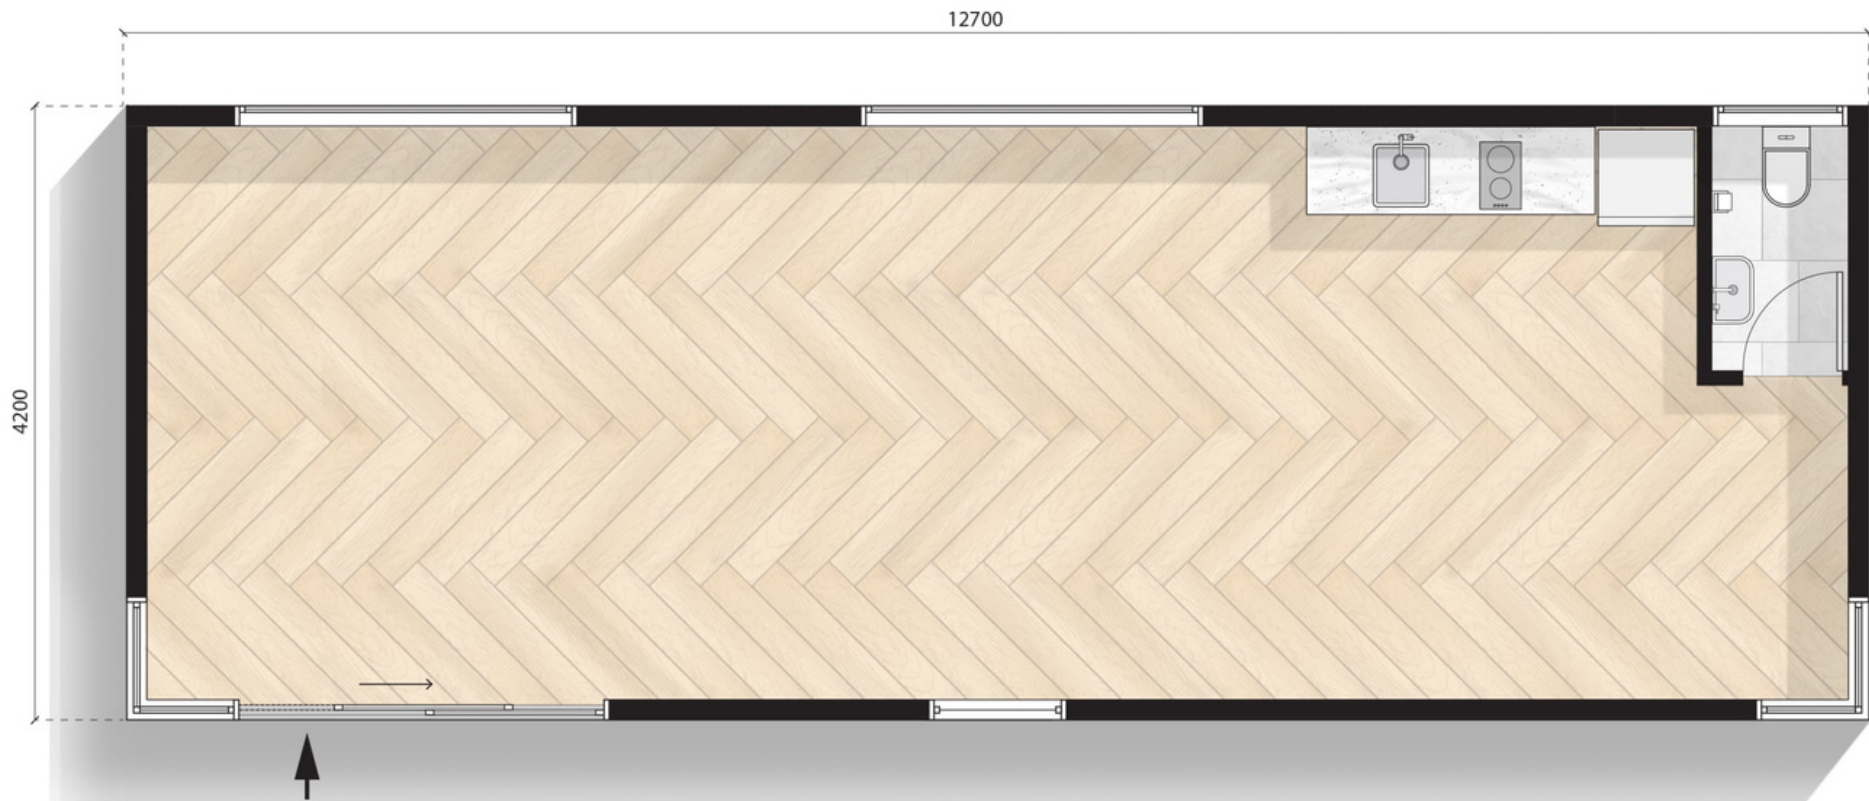

MODN-12x4.2-KING-PR

MODNPODS

MODULAR LIVING

The King

12.7m X 4.2m

Configuration: K2 Kitchenette

MODN-12x4.2-KING-KT2

MODNPODS

MODULAR LIVING

The King

12.7m X 4.2m

Configuration: Powder room + K1 kitchenette

MODN-12x4.2-KING-KT1PR

MODNPODS

MODULAR LIVING

The King

12.7m X 4.2m

Configuration: Powder room + K2 kitchenette

MODN-12x4.2-KING-KT2PR

MODNPODS

MODULAR LIVING

The King

12.7m X 4.2m

Configuration: B2 Bathroom

MODN-12x4.2-KING-BR2

MODNPODS

MODULAR LIVING

The King

12.7m X 4.2m

Configuration: K2 Kitchenette, B2 bathroom

MODN-12x4.2-KING-KT2BR2

MODNPODS