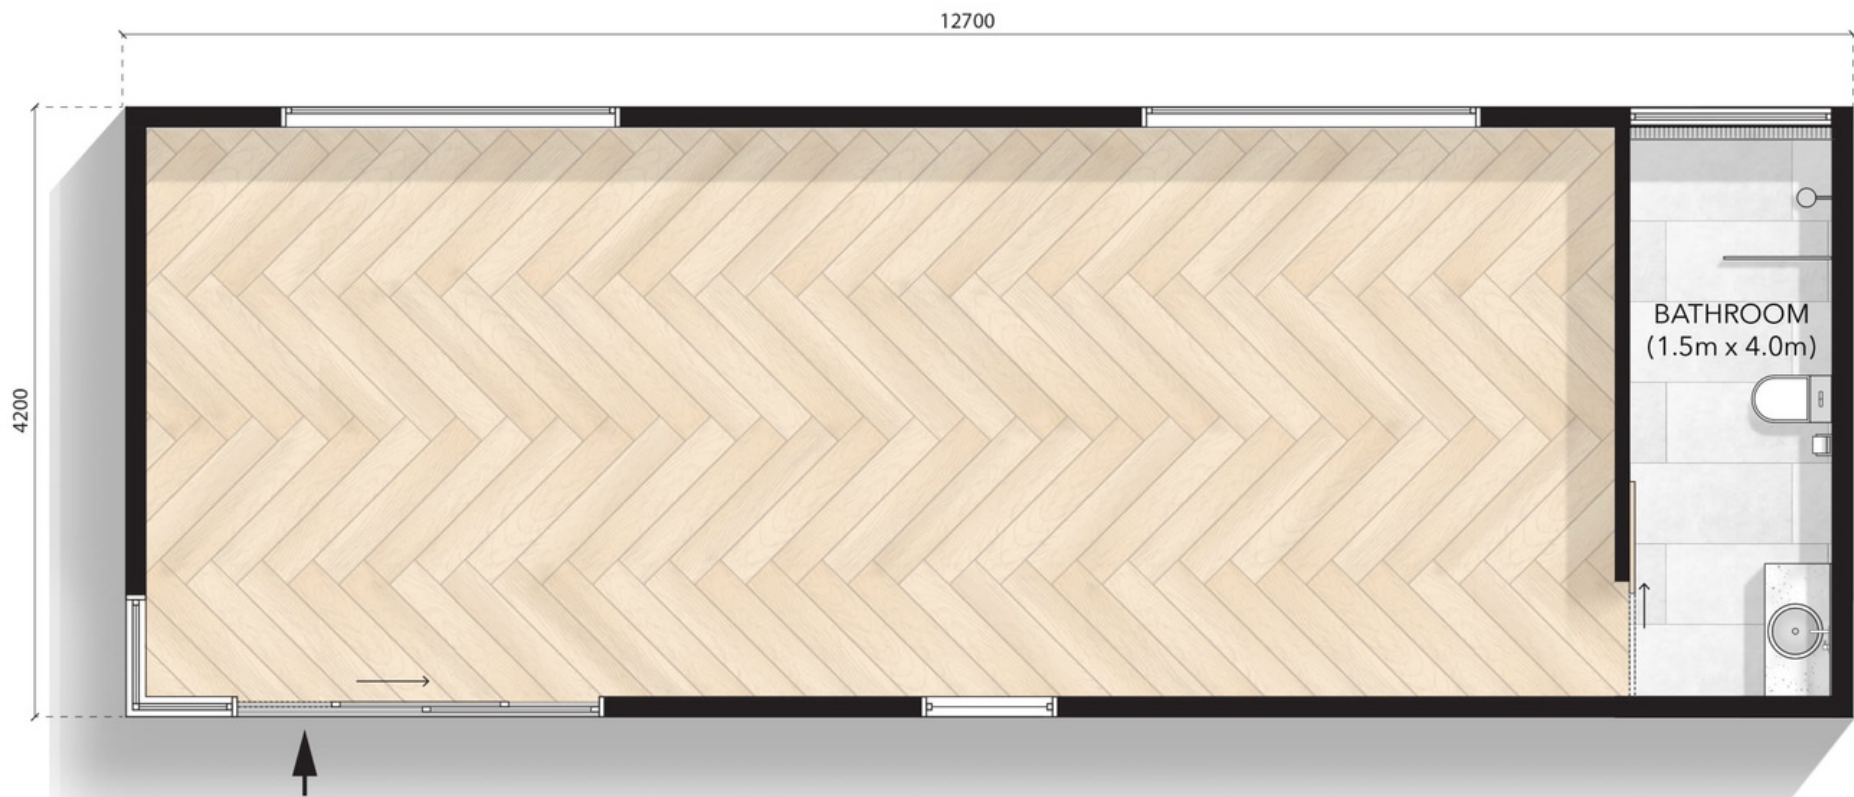

The King

12.7m X 4.2m

Please note: floor plans are intended to give a general indication of the proposed layout only. All images and dimensions are not intended to form part any contract or warranty.

The King

MODULAR LIVING

The King

12.7m X 4.2m

Configuration: Powder room + K1 kitchenette

MODN-12x4.2-KING-KT1PR

MODNPODS

MODULAR LIVING

The King

12.7m X 4.2m

Configuration: Powder room + K2 kitchenette

MODN-12x4.2-KING-KT2PR

MODNPODS

MODULAR LIVING

The King

12.7m X 4.2m

Configuration: B2 Bathroom

MODN-12x4.2-KING-BR2

MODNPODS

MODULAR LIVING

The King

12.7m X 4.2m

Configuration: K2 Kitchenette, B2 bathroom

MODN-12x4.2-KING-KT2BR2

MODNPODS